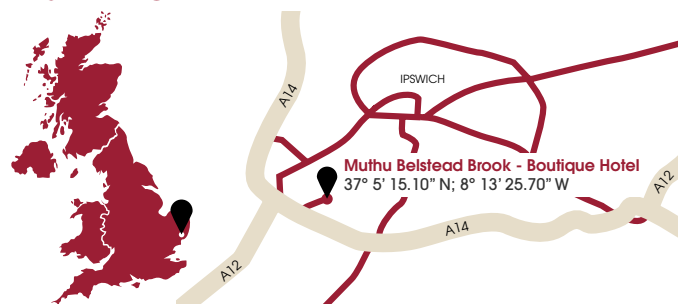

DESTINATION

FOR FURTHER DETAILS:

Muthu Belstead Brook - Boutique Hotel | Belstead Road, Ipswich, Suffolk IP2 9HB, United Kingdom
Tel: +44 1473 694 222 | events.belstead@muthuhotels.com | www.muthuhotels.com