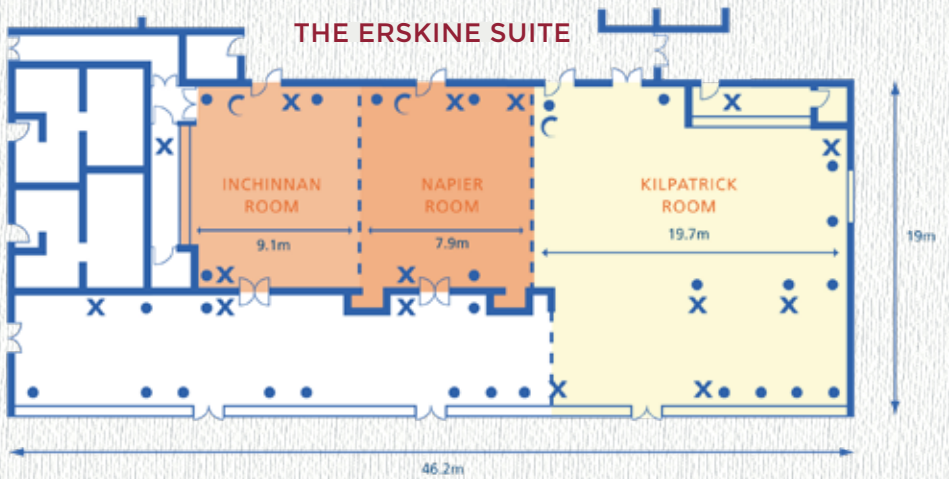

THE ERSKINE SUITE - INCHINNAN, NAPIER AND KILPATRICK ROOMS

The recently refurbished Muthu Glasgow River hotel presents the Erskine Suite, a premier event space comprising the Inchinnan, Napier, and Kilpatrick rooms. Located on the ground floor by the banks of the River Clyde, this versatile banquet with natural light, heating, built-in bars and direct garden access, features a spacious pre-function area making it an ideal setting for large-scale corporate events, exhibitions, and product launches.

Along with 179 guest rooms, ample complimentary parking and multiple syndicate breakout spaces, Muthu Glasgow River hotel is ideal for residential conferences as well.

CAPACITY CHART

Name	Dimintions	Sq.m	Theatre	Classroom	Cabaret	Banquet	Reception
The Erskine	L 19m X W 36.7m X H 3.6m	697.3 Sq.m	500	280	240	320	750
Kilpatrick Room	L 19m x W 19.7m X H 3.6m	374.3 Sq.m	260	150	120	160	450
Napier Room	L 12m X W 7.9m X H 3.6m	94.8 Sq.m	160	80	60	80	110
Inchinnan Room	L 12m X W 9.1m X H 3.6m	109.2 Sq.m	160	80	60	80	130

DIMENSIONS

Length (46.2m)

Width (19m)

Height (3.6m)

KEY

● Power Point

⦿ TV Socket

◐ Dimmer Switch

CAPACITY CHART

Name	Dimensions	Sq.m	U Shape	Boardroom	Theatre	Classroom
Meeting Room 1	6.9m X 6.3m	43.47 Sq.m	12	16	30	18
Meeting Room 2	3.3m X 6.3m	20.79 Sq.m	x	12	x	x
Meeting Room 3	3.3m X 6.3m	20.79 Sq.m	x	12	x	x
Meeting Room 4	6.9m X 6.3m	43.47 Sq.m	12	16	30	18
Meeting Room 5	3.3m X 6.3m	20.79 Sq.m	x	12	x	x
Meeting Room 6	3.3m X 6.3m	20.79 Sq.m	x	12	x	x
Meeting Room 7	6.9m X 6.3m	43.47 Sq.m	12	16	30	18
Meeting Room 8	6.9m X 6.3m	43.47 Sq.m	12	16	30	18
Meeting Room 9	3.3m X 6.3m	20.79 Sq.m	x	12	x	x
Lounge	14m X 6.3m	88.2 Sq.m	x	x	x	x