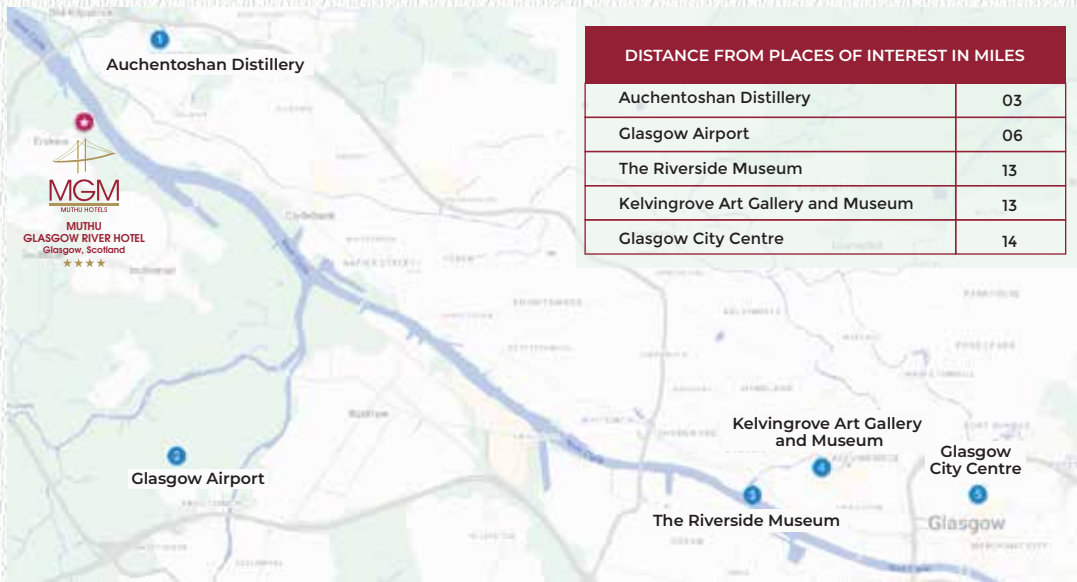

MEETING ROOMS/ SYNDICATE ROOMS 5TH FLOOR

DISTANCE FROM PLACES OF INTEREST IN MILES	
Auchentoshan Distillery	03
Glasgow Airport	06
The Riverside Museum	13
Kelvingrove Art Gallery and Museum	13
Glasgow City Centre	14