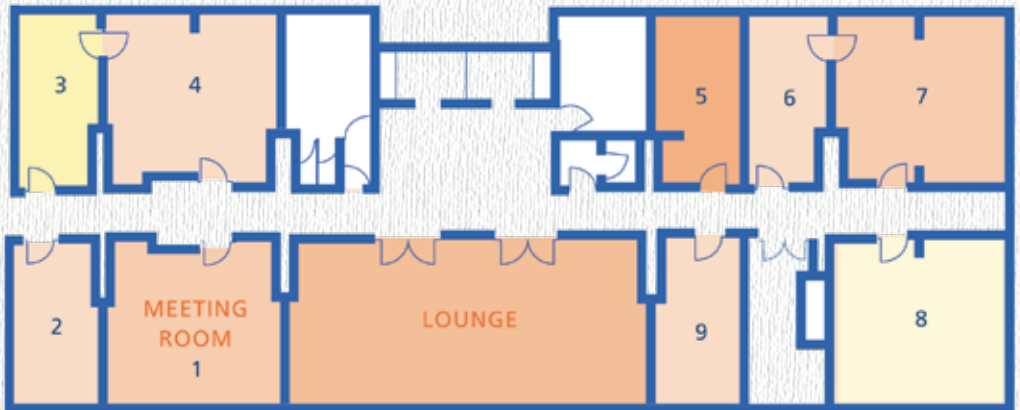

CAPACITY CHART

Name	Dimensions	Sq.m	U Shape	Boardroom	Theatre	Classroom
Meeting Room 1	6.9m X 6.3m	43.47 Sq.m	12	16	30	18
Meeting Room 2	3.3m X 6.3m	20.79 Sq.m	x	12	x	x
Meeting Room 3	3.3m X 6.3m	20.79 Sq.m	x	12	x	x
Meeting Room 4	6.9m X 6.3m	43.47 Sq.m	12	16	30	18
Meeting Room 5	3.3m X 6.3m	20.79 Sq.m	x	12	x	x
Meeting Room 6	3.3m X 6.3m	20.79 Sq.m	x	12	x	x
Meeting Room 7	6.9m X 6.3m	43.47 Sq.m	12	16	30	18
Meeting Room 8	6.9m X 6.3m	43.47 Sq.m	12	16	30	18
Meeting Room 9	3.3m X 6.3m	20.79 Sq.m	x	12	x	x
Lounge	14m X 6.3m	88.2 Sq.m	x	x	x	x

MEETING ROOMS/ SYNDICATE ROOMS 5TH FLOOR