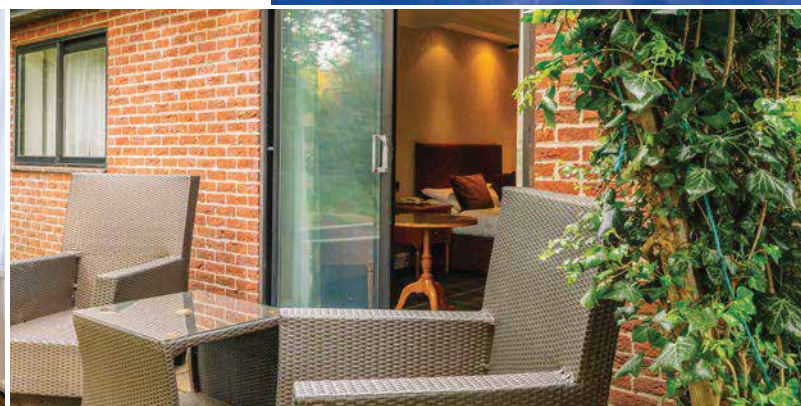

Estimated Temperatures

	Min	Max
Jan to Mar	2.2°C	10°C
Apr to Jun	5°C	18°C
Jul to Sep	11°C	21°C
Oct to Dec	3.3°C	14°C